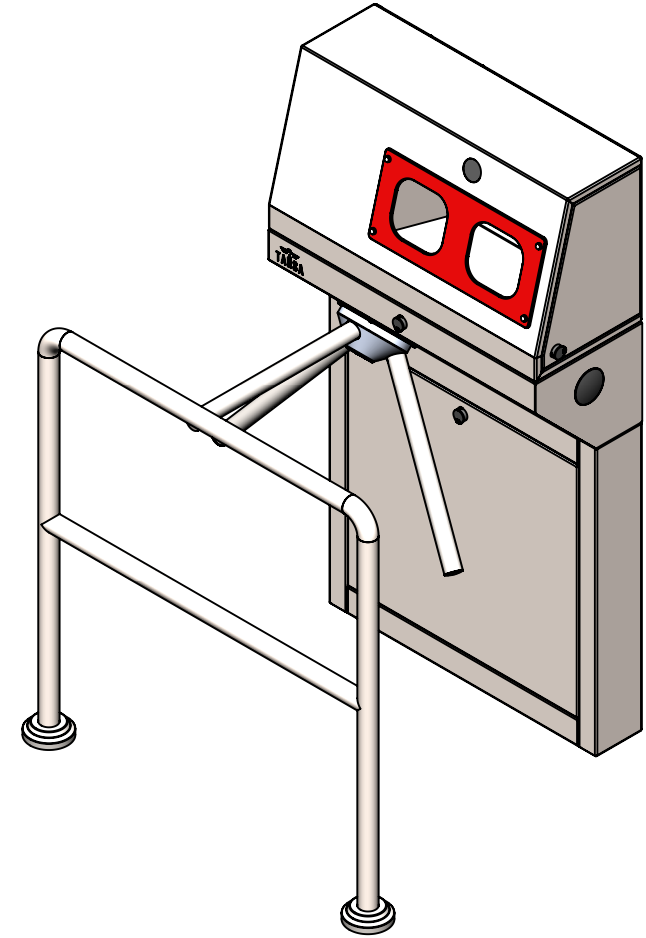

1

2

3

4

5

6

A

B

C

D

	İsim / Name	Tarih / Date	İmza / Signature	Ölçek / Scale:	1:20	Ağırlık / Weight :	89.2872Kg	
Çizen / Drawing	Furkan ŞİŞMAN	6.05.2021		Parça / Montaj Adı Part / Assembly Name:				
Onay / Appobation	Kenan ERSOY			SAĞ EL				
				Parça / Montaj Kodu Part / Assembly Code:		PDM No:	Sayfa / Page	Sayfa Formatı/ Sheet Format
				PDM0166-DURAPOD DT-590-GNL-00-00		21-133884	1-2	A4