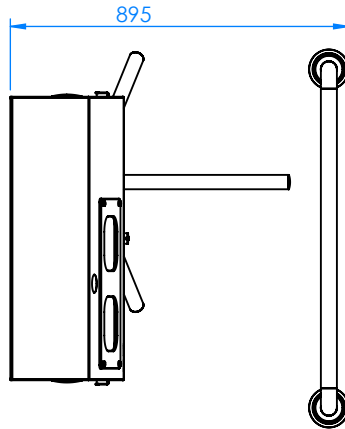

Tripod Turnstiles

HAND HYGIENE TRIPOD HJT 2020 LTT 313E

Robust turnstiles for heavy traffic use with stainless steel arms. Bi-directional, logic controlled, LED indicators included on both entrance and exit sides. Hand operated; hand operated with drop arm; motor driven with drop arm options available.

Integrated sensor controlled hand disinfection unit. Turnstile let passages after the approval of hand disinfection.

1

2

3

4

5

6

A

B

C

D

	İsim / Name	Tarih / Date	İmza / Signature	Ölçek / Scale:	1:20	Ağırlık / Weight :	89.2346Kg
Çizen / Drawing	Furkan ŞİŞMAN	6.05.2021		Parça / Montaj Adı Part / Assembly Name:			
Onay / Appobation	Kenan ERSOY			SOL EL			
				Parça / Montaj Kodu Part / Assembly Code:		PDM No:	Sayfa / Page
				PDM0166-DURAPOD DT-590-GNL-00-00		21-133884	1-1
						Sayfa Formatı/ Sheet Format	A4