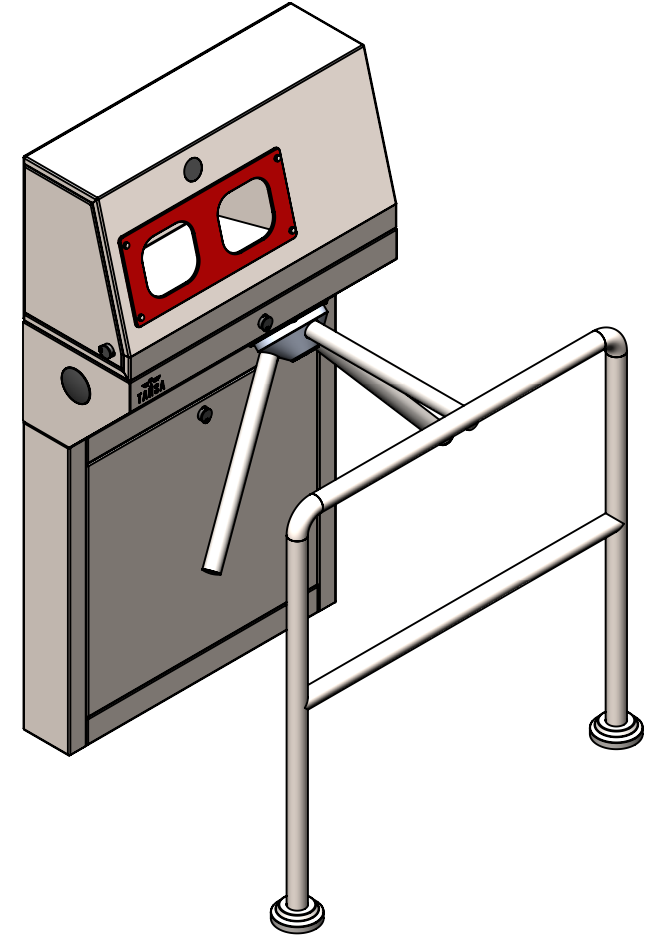

Tripod Turnstiles

HAND HYGIENE TRIPOD HJT 2020 LTT 313E

Robust turnstiles for heavy traffic use with stainless steel arms. Bi-directional, logic controlled, LED indicators included on both entrance and exit sides. Hand operated; hand operated with drop arm; motor driven with drop arm options available.

Integrated sensor controlled hand disinfection unit. Turnstile let passages after the approval of hand disinfection.

1

2

3

4

5

6

A

B

C

D

	İsim / Name	Tarih / Date	İmza / Signature	Ölçek / Scale:	1:20	Ağırlık / Weight :	89.2346Kg
Çizen / Drawing	Furkan ŞİŞMAN	6.05.2021		Parça / Montaj Adı Part / Assembly Name:			
Onay / Appobation	Kenan ERSOY			SOL EL			
				Parça / Montaj Kodu Part / Assembly Code:		PDM No:	Sayfa / Page
				PDM0166-DURAPOD DT-590-GNL-00-00		21-133884	1-1
						Sayfa Formatı/ Sheet Format	A4